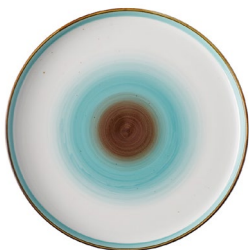

Gaya RGB Rustico gloss Lunasol Flat plate U-Coupe
Specification Item No.
Diameter Ø 28 cm 452084
Material Porcelain
4 Qty. / package unit