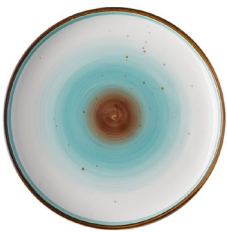

Gaya RGB Rustico gloss Lunasol Flat Plate U-Coupe
Specification Item No.
Diameter Ø 25 cm 452083
Material Porcelain
4 Qty. / package unit